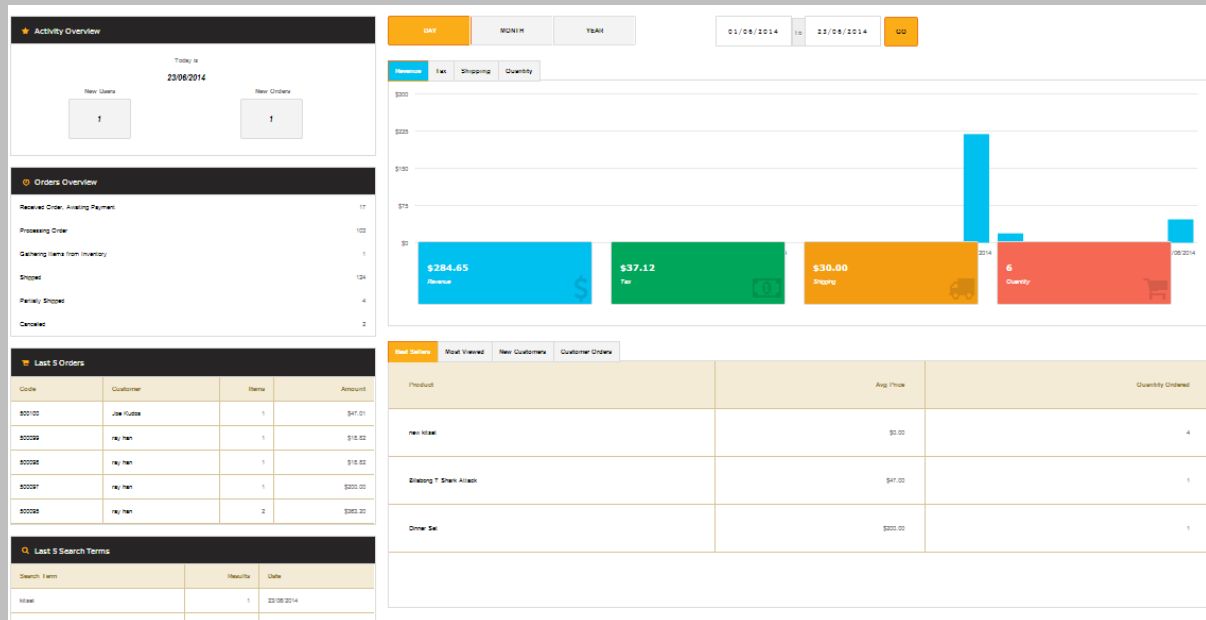

## Updates

Through feedback from customers we have made some changes to the recently released Dashboard.

There was no real method of shielding the Dashboard from staff who may have had the ability to view orders. To overcome this we have made the dashboard a definite option in the security settings as below. Therefore you will need to check the option if you want it on. The system default will have the option unchecked.

### Read in this newsletter about:

- Admin Dashboard
  - Make Security Option
  - Improve readability
  - Change Graph Type
  - Correct Stats
- Quickview extended

Home > Admin > Site > Security

Role: Admin *	Role: Office Staff	Role: Retail
Dashboard: <input checked="" type="checkbox"/>	Dashboard: <input type="checkbox"/>	Dashboard: <input type="checkbox"/>
Site Setup: <input checked="" type="checkbox"/>	Site Setup: <input type="checkbox"/>	Site Setup: <input type="checkbox"/>
Templates: <input checked="" type="checkbox"/>	Templates: <input type="checkbox"/>	Templates: <input type="checkbox"/>
Menus & Pages: <input checked="" type="checkbox"/>	Menus & Pages: <input type="checkbox"/>	Menus & Pages: <input type="checkbox"/>
User Defined Descriptions: <input checked="" type="checkbox"/>	User Defined Descriptions: <input type="checkbox"/>	User Defined Descriptions: <input type="checkbox"/>
Upload Files: <input checked="" type="checkbox"/>	Upload Files: <input checked="" type="checkbox"/>	Upload Files: <input type="checkbox"/>
Security: <input checked="" type="checkbox"/>	Security: <input type="checkbox"/>	Security: <input type="checkbox"/>
Configuration: <input checked="" type="checkbox"/>	Configuration: <input checked="" type="checkbox"/>	Configuration: <input type="checkbox"/>

There was a problem with the figures showing in the orders review section which has been corrected.

We have changed away from the golden text to black to improve the readability of the screen and changed the graph type to bar charts.